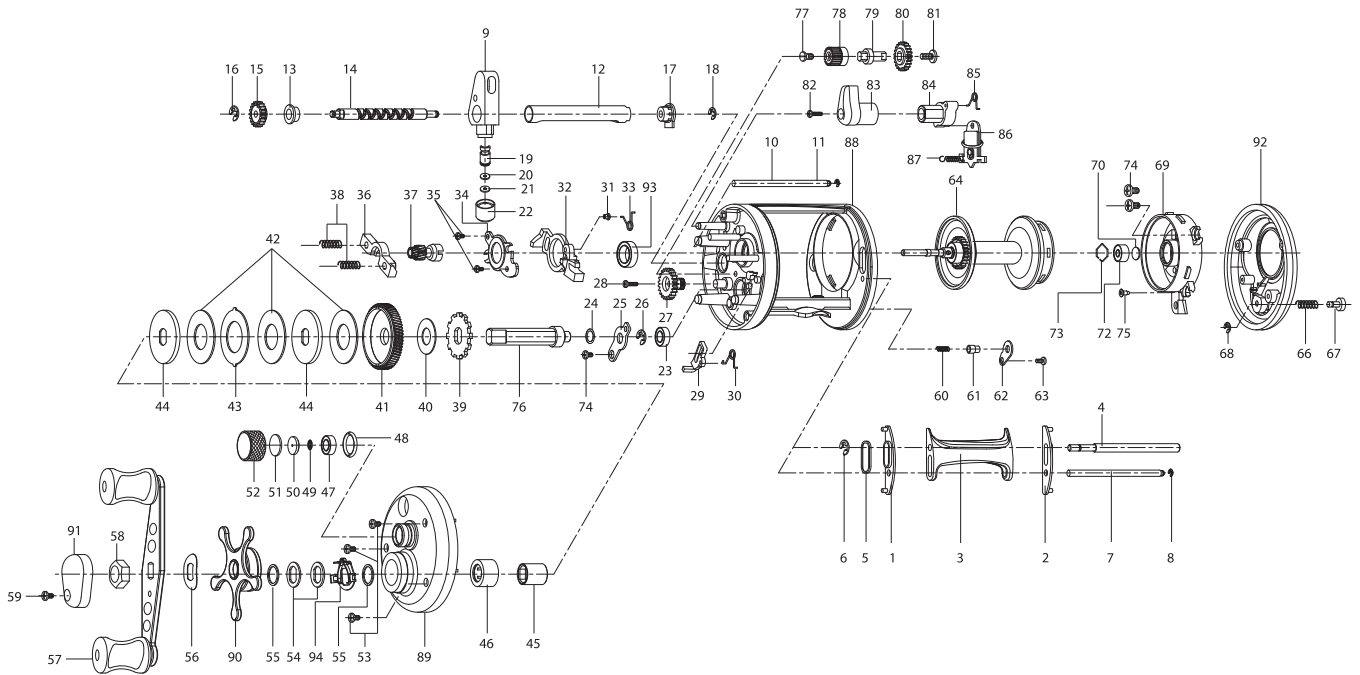

ROUND BAITCASTING REEL

PACIFICA  
PA-400L

Key No.	Parts No.	Parts Name.	Key No.	Parts No.	Parts Name.	Key No.	Parts No.	Parts Name.
01	6K991402	T/BAR PAD L	32	6K991801	CLUTCH CAM	63	6K239602	SCREW
02	6K991302	T/BAR PAD R	33	6K950002	CLUTCH CAM PRING	64	6K968207	SPOOL ASSY
03	6K9654A2	THUMB BAR	34	6K991901	CAM PLATE	66	6K945501	SPRING
04	6K965601	PILLAR	35	6AK21813	SCREW	67	6K798202	PUSH BUTTON
05	6K403701	PLATE	36	6K992001	CLUTCH PLATE	68	6B339801	RETAINER
06	63205901	RETAINER	37	6K992101	PINION	69	5K016601	SPOOL COVER ASSY
07	6K965501	PILLAR	38	6K942501	COIL SPRING	70	6K164605	WASHER
08	6B339801	RETAINER	39	6K971501	RATCHET	72	6K474501	BALL BEARING
09	6K368609	LEVEL WIND ASSY	40	6K174506	WASHER	73	6K468301	RING
10	6K965501	PILLAR	41	6K992201	DRIVE GEAR	74	63511811	SCREW
11	6B339801	RETAINER	42	6K943001	WASHER-B	75	63511811	SCREW
12	6K269802	PIPE	43	6K943201	WASHER-A	76	6K967404	GEAR METAL
13	6K969301	BUSH	44	6K943103	WASHER-D	77	6K969501	SCREW
14	6K965801	WORM SHAFT	45	6K896703	SLEEVE	78	6K966201	GEAR 3
15	6K965901	WORM PINION	46	6K336701	ONE WAY CLUTCH	79	6K966101	SHAFT
16	6B339801	RETAINER	47	6K176701	BALL BEARING	80	6K966001	GEAR 2
17	6K165901	BUSH	48	6K176501	O-RING	81	6K969901	SCREW
18	63205901	RETAINER	49	6K164605	WASHER	82	6AK21813	SCREW
19	6K256501	LEVEL WIND PIN	50	6K176905	COLLAR	83	6K968102	LEVER
20	6K148804	WASHER	51	6K177001	WASHER	84	6K991701	CAM
21	6K148803	WASHER	52	6K259109	NUT	85	6K991601	CAM SPRING
22	6K318201	NUT	53	63511801	SCREW	86	6K966502	CLICK CLAW ASSY
23	6K170601	BALL BEARING	54	6K160702	SPRING WASHER	87	6K967201	SPRING
24	6E096501	WASHER	55	6K177302	WASHER	88	6K991107	FRAME ASSY
25	6K941502	BEARING PLATE	56	6K161404	LEAF SPRING	89	6K993412	L/S PLATE ASSY
26	63201402	RETAINER	57	6K810720	HANDLE ASSY	90	5K048002	STAR DRAG ASSY
27	6K966301	GEAR 4	58	6K178310	NUT	91	6K311008	H/NUT CAP
28	6AK21813	SCREW	59	63511801	SCREW	92	6K9696A8	R/SIDE PLATE
29	6K948801	KICK LEVER	60	6K943701	SPRING	93	6K892101	BALL BEARING
30	6K948901	K/LEVER SPRING	61	6K943801	PIN	94	6K259201	LEAF SPRING ASSY
31	6K941901	BUSH	62	6K293601	PLATE			