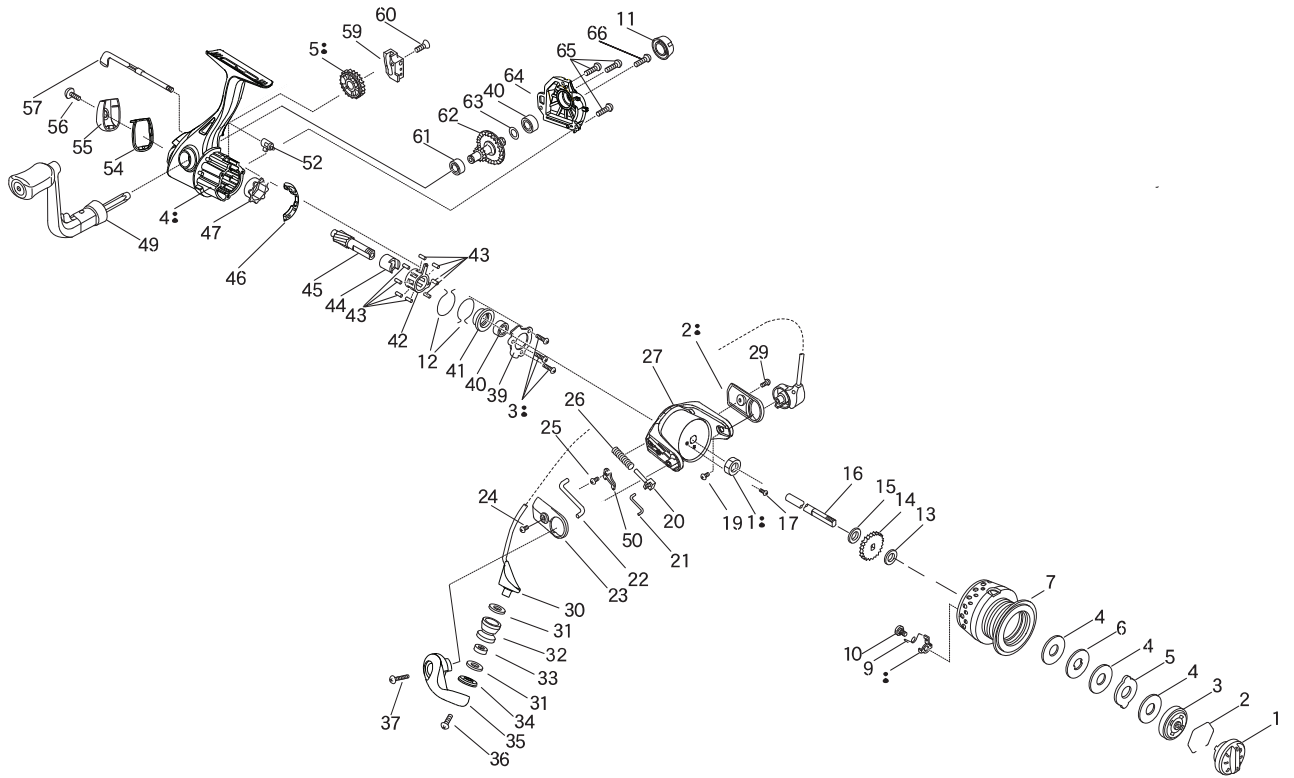

SOLARA 5000

SPINNING REEL

PARTS LIST SOLARA 5000

NO.	PARTS NO.	PARTS NAME	NO.	PARTS NO.	PARTS NAME	NO.	PARTS NO.	PARTS NAME
1	0232202	DRAG KNOB ASSY.	23	0041559	COVER A	45	0009340	PINION GEAR
2	00420:9	STOPPER SPRING	24	0020401	SCREW	46	0049063	CONTROL PLATE
3	026:576	CLICK PLATE ASSY.	25	0020657	SCREW	47	006:56:	OUTER RING
4	0026454	DRAG WASHER	26	0067139	DEAD POINT SPRING	4:	0203371	MAIN BODY ASSY.
5	0026455	DRAG WASHER	27	0205266	ROTOR	49	02073:6	HANDLE ASSY.
6	0026456	DRAG WASHER	2:	0041560	COVER B	50	0030170	PRESSURE PLATE
7	0206615	SPOOL ASSY. (5000)	29	0020401	SCREW	52	0014369	ANTI-REVERSE CAM
:	0033337	CLICK CLAW	30	0229367	BAIL ARM ASSY.	54	006:590	SPACER
9	0067144	CLICK CLAW SPRING	31	0027705	WASHER	55	0041571	PROTECTOR
10	0021157	CLICK CLAW SCREW	32	0252003	ROLLER	56	002006:A	SCREW
11	0219502	HANDLE CAP ASSY.	33	003:157	BALL BEARING	57	0015710	ANTI-REVERSE LEVER
12	0067143	ONE WAY CLUTCH SPRING	34	0017455A	COLLAR	5:	0010501	BULL GEAR
13	0027724	CLICK WASHER	35	0015705	BAIL ARM LEVER	59	0011163	OSCILLATOR
14	0013123	CLICK	36	0020656	SCREW	60	0020654	SCREW
15	0027725	SPOOL WASHER	37	0015706	SCREW	61	003:227	BALL BEARING
16	0034065	SHAFT	3:	0020401	SCREW	62	000:2:9	MAIN GEAR
17	0020607	SCREW	39	0030169	BEARING SUPPORT	63	0027176	WASHER
1:	001:05:	HEXAGON NUT	40	003:226	BALL BEARING	64	0004520	SIDE PLATE
19	0020561	SCREW	41	0017499	BALL BEARING COLLAR	65	002043:	SCREW
20	006:569	SLIDER	42	006:570	HOLDER	66	0021106	HANDLE SCREW
21	006:572	LINK	43	0025097	ROLLER			
22	0015707	KICK LEVER	44	001744:	INNER RING			